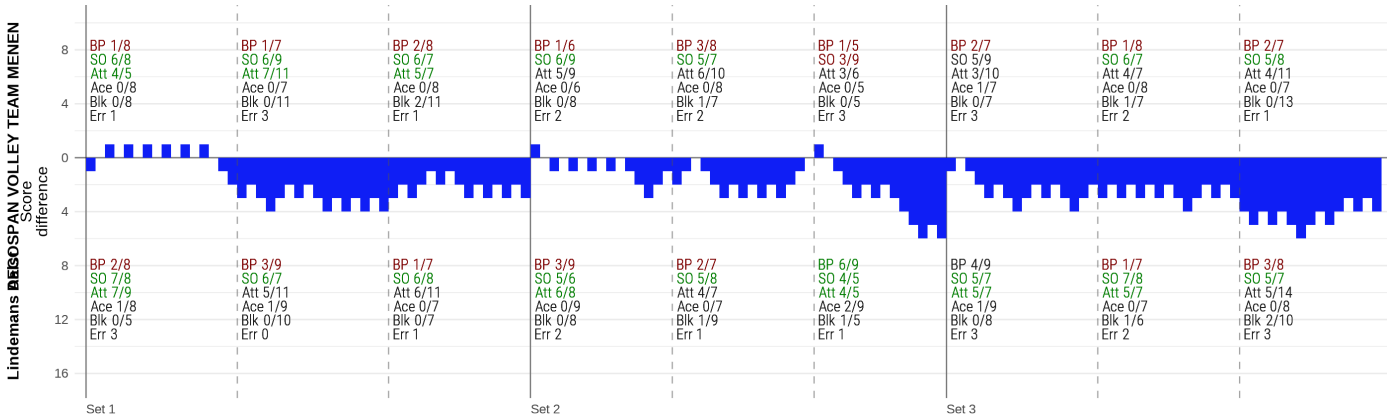

MATCH RESULT	
DECOSPAN VOLLEY TEAM MENEN	0
Lindemans Aalst	3

Date	2024-03-06	Referees	
Time	07:30:00	City	
Season	2015/2016	Arena	
League		Scout	

Set 1	2	3
22-25	19-25	21-25
25	25	25 mins

	DECOSPAN VOLLEY TEAM MENEN	Set			Points			Serve			Reception			Attack				Blo		
		1	2	3	Won	Tot	Err	Ace	expBP%	Tot	Err	Pos%	expSO%	Tot	Err	Blo	Kill		K%	Eff%
1	Anes Perezic	3	6	6	10	13	3		31%	1	0%	60%	23	4	2	10	43%	17%		
2	Eliot De Vleschauer		11	11	1	3	1		21%				2		1	1	50%	0%		
3	Stipe Peric		8	2	2	5			32%				2			1	50%	50%		1
6	Yentl Bille																			
7	Mathieu Vanneste	4	1	1	17	9	1		26%	20	2	45%	61%	20	1	2	16	80%	65%	1
8	Jasper Verhamme	5	2		2	4	1		24%				2	1			0%	-50%		2
9	Lowie Stuer	L	L	L						11	55%	65%								
10	Gilles Vandecaveye	1	4	3	4	7			30%	16	2	38%	57%	8		4	50%	50%		
11	Seppe Van Hoyweghen	6	3	3		7	4		14%											
12	Thiemen Ocket			1									1				0%	0%		
13	Arno Van de Velde	2	5	5	7	11			29%	3	0%	37%	13	1		7	54%	46%		
19	Marin Dukic		10	4	3	5	1		45%	8	1	62%	60%	5	1	2	40%	20%		

Set	Points					Serve				Reception				Attack				Blo					
	Won	Ser	Atk	Blo	Op.Err	Tot	Err	Ace	expBP%	BP%	Tot	Err	Pos%	expSO%	modSO%	SO%	Tot		Err	Blo	Kill	K%	Eff%
Set 1	18		16	2	4	23	4		26%	17%	21	2	29%	58%	71%	75%	23	1		16	70%	65%	2
Set 2	15		14	1	4	19	4		25%	26%	21	2	43%	57%	48%	56%	25	3	2	14	56%	36%	1
Set 3	13	1	11	1	8	22	2	1	33%	23%	17	1	65%	62%	53%	67%	28	4	3	11	39%	14%	1
Total	46	1	41	4	16	64	10	1	28%	22%	59	5	44%	59%	58%	66%	76	8	5	41	54%	37%	4

Set	Points					Serve				Reception				Attack				Blo					
	Won	Ser	Atk	Blo	Op.Err	Tot	Err	Ace	expBP%	BP%	Tot	Err	Pos%	expSO%	modSO%	SO%	Tot		Err	Blo	Kill	K%	Eff%
Set 1	20	2	18		5	24	3	2	37%	25%	19		68%	69%	79%	83%	31	1	2	18	58%	48%	
Set 2	18	2	14	2	7	25	4	2	36%	44%	15		60%	69%	67%	74%	20		1	14	70%	65%	2
Set 3	19	1	15	3	6	24	7	1	26%	33%	20	1	70%	64%	75%	77%	28	1	1	15	54%	46%	3
Total	57	5	47	5	18	73	14	5	33%	34%	54	1	67%	67%	74%	78%	79	2	4	47	59%	52%	5